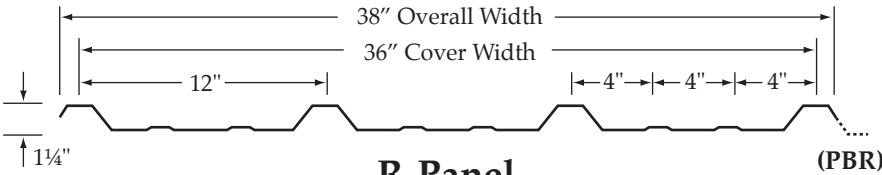

Profiles

Colors

Low Rib
(29 or 26 Gauge)

R-Panel
(26 Gauge) (PBR)

| | 29 Gauge | 26 Gauge |
|---------------------|----------|----------|
| Bright Red | ● | |
| Hawaiian Blue | ● | |
| Desert Sand | ● | |
| Berry | ● | |
| Black | ● | |
| Saddle Tan | ● | |
| Ivory | ● | |
| Gallery Blue | ● | |
| Hunter Green | ● | |
| Charcoal Gray | ● | ● |
| Koko Brown | ● | ● |
| Lightstone | ● | ● |
| Evergreen | ● | ● |
| Ash Gray | ● | ● |
| Burnished Slate | ● | ● |
| Polar White | ● | ● |
| Rustic Red | ● | ● |
| Unpainted Galvalume | ● | ● |