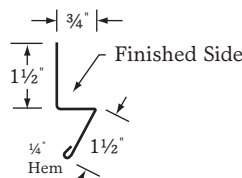

Profiles

Colors

	29 Gauge	26 Gauge
Bright Red	●	
Hawaiian Blue	●	
Desert Sand	●	
Berry	●	
Black	●	
Saddle Tan	●	
Ivory	●	
Gallery Blue	●	
Hunter Green	●	
Charcoal Gray	●	●
Koko Brown	●	●
Lightstone	●	●
Evergreen	●	●
Ash Gray	●	●
Burnished Slate	●	●
Polar White	●	●
Rustic Red	●	●
Unpainted Galvalume	●	●

Building Detail and Accessories*

1 14" Universal Ridge Cap

2 Universal Endwall Flashing (Transition Flashing)

3 Post Trim (Drip Edge)

4 W - Valley

5 Rake & Corner

6 Sidewall Flashing

Rat Guard

*Other stock sizes and special shapes are also available.

Full line of accessories available including Insulation, Skylight Panels, Sealant Products and more.