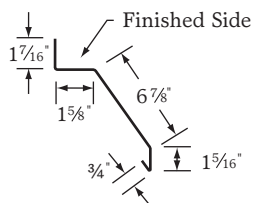

Door Track Cover Cannonball