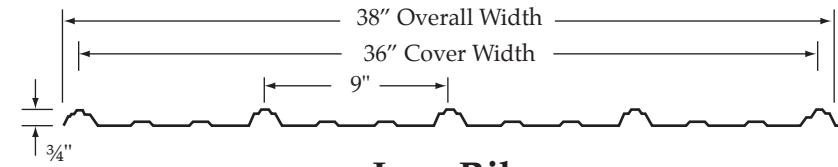

Profiles

Colors

Low Rib
(29 or 26 Gauge)

R-Panel
(26 Gauge) (PBR)

| | 29 Gauge | 26 Gauge |
|---------------------|----------|----------|
| Bright Red | ● | |
| Hawaiian Blue | ● | |
| Desert Sand | ● | |
| Berry | ● | |
| Black | ● | |
| Saddle Tan | ● | |
| Ivory | ● | |
| Gallery Blue | ● | |
| Hunter Green | ● | |
| Charcoal Gray | ● | ● |
| Koko Brown | ● | ● |
| Lightstone | ● | ● |
| Evergreen | ● | ● |
| Ash Gray | ● | ● |
| Burnished Slate | ● | ● |
| Polar White | ● | ● |
| Rustic Red | ● | ● |
| Unpainted Galvalume | ● | ● |