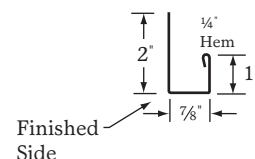

J - Trim

*Other stock sizes and special shapes are also available.

Full line of accessories available including Insulation, Skylight Panels, Sealant Products and more.